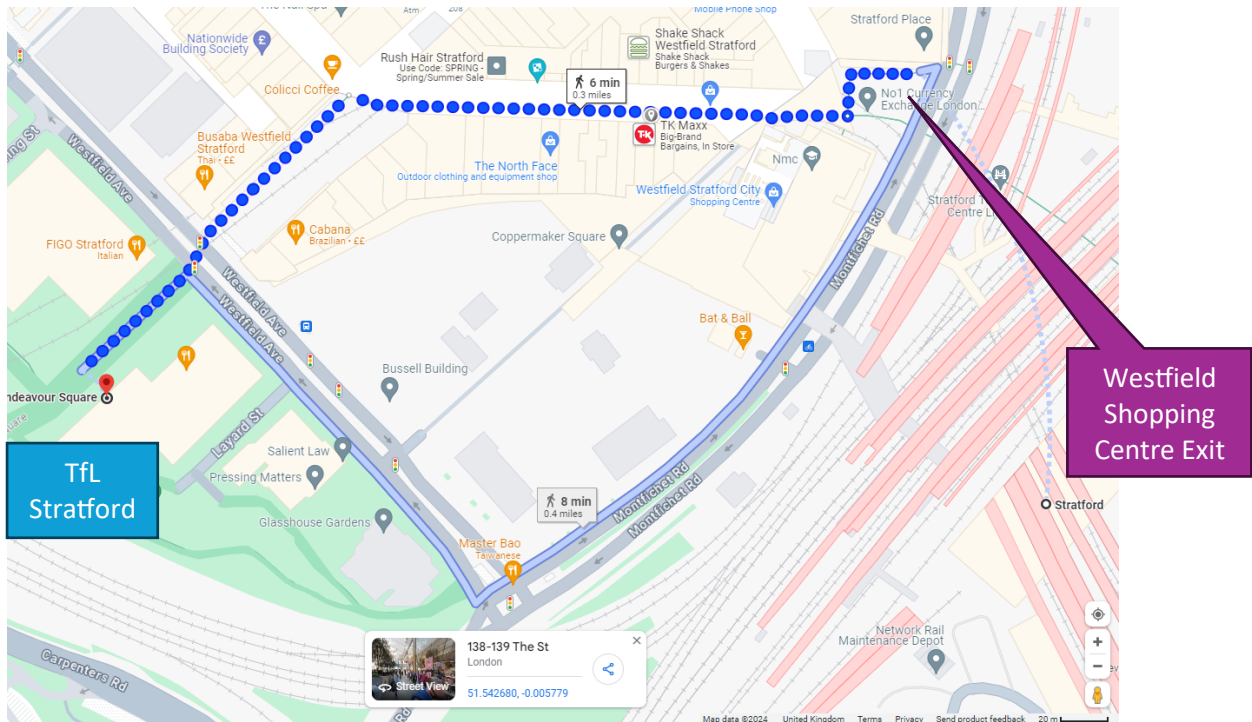

# How to reach TfL Stratford office from Stratford Station?

Come out of the Westfield Shopping Centre exit for Stratford Station. At the exit veer slightly to the right and up the set of stairs/escalator on your left to 'The Street'.

Once at the top of the stairs pass between M&S and FatFace and walk through the shops taking the external, covered pedestrian street lined with shops and food outlets.

Turn left when you reach the Hyatt hotel and walk through another pedestrian street with bars and restaurants. When you come to the end, cross the road and walk towards the London Stadium. The entrance to 5 Endeavour Square will be on your left just before Pret a Manager which is on the ground floor of the same building.