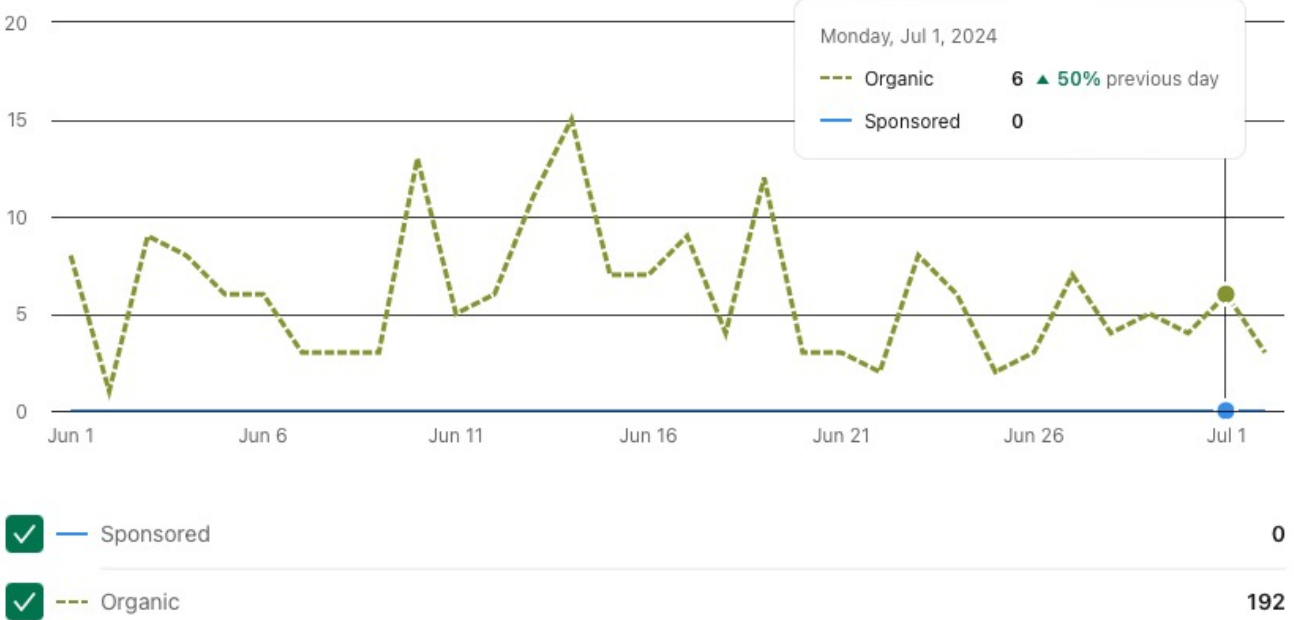

Follower profiles

Jun 1, 2024 - Jul 2, 2024

Export

Follower highlights

2,744
Total followers

192
New followers in the last 32 days
▼5.9%

Pages that post at least once a week see 5x more followers. [Start a post](#)

Follower metrics

38.1% of the FLS LinkedIn followers are based in London/ Greater London.

Follower demographics

Location

- London Area, United Kingdom, United Kingdom · 1,046 (38.1%)
- Greater Cambridge Area, United Kingdom · 38 (1.4%)
- Cairo, Egypt · 30 (1.1%)
- Manchester Area, United Kingdom, United Kingdom · 28 (1%)
- Greater Oxford Area, United Kingdom · 24 (< 1%)
- Greater Delhi Area, India · 24 (< 1%)
- Greater Paris Metropolitan Region, France · 18 (< 1%)
- Greater Leeds Area, United Kingdom · 18 (< 1%)
- Greater Istanbul, Türkiye · 17 (< 1%)
- Jakarta Metropolitan Area, Indonesia · 17 (< 1%)

Show all →