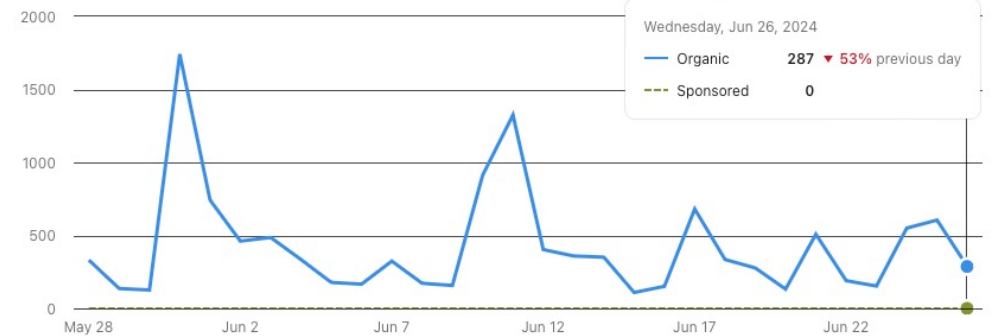

FLS LinkedIn

UCL Faculty of Life Sciences

2,709 followers

+ Create

View as member

Dashboard

Analytics

Content Visitors Followers Leads Competitors Employee advocacy

May 28, 2024 - Jun 26, 2024

Export

Highlights

Data for 5/28/2024 - 6/26/2024

207

Reactions
▼48.6%

18

Comments
▼76.6%

10

Reposts
▲42.9%

The FLS LinkedIn account currently has 2709 followers

Metrics

Impressions

Organic

12,685

Sponsored

0