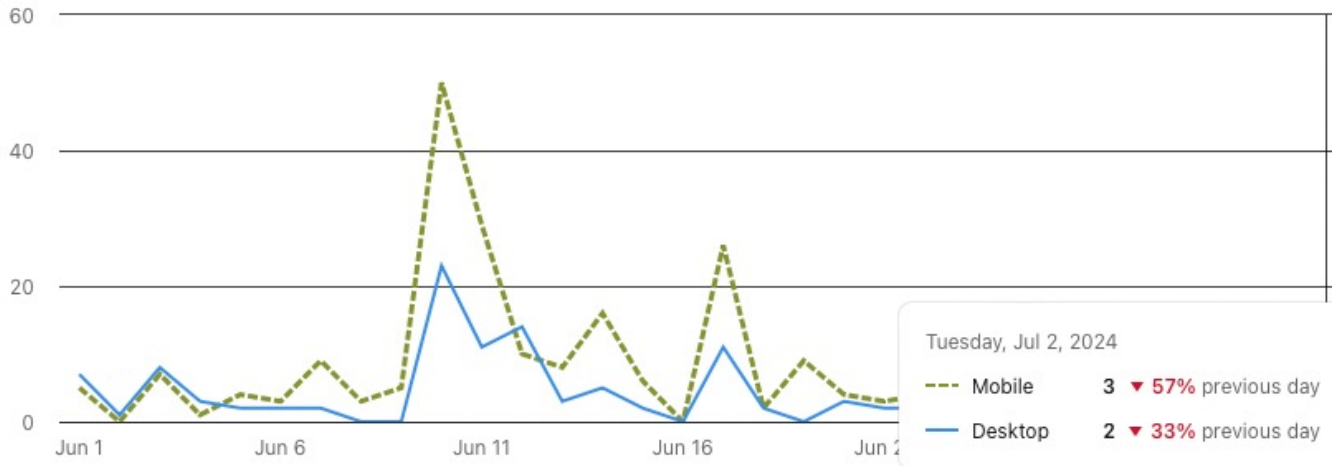

# Visitor Highlights

## Visitor highlights

**408** Page views ▲14.9%

**191** Unique visitors ▲17.9%

**1** Custom button clicks

💡 Pages that post at least once a week see 5x more followers. [Start a post](#)

## Visitor metrics

Page views | All pages | All filters

Desktop 124

Mobile 28

FLS LinkedIn has a lot more mobile user visits.

Our Graduate Open day on June 11<sup>th</sup> attracted more visitors to our LinkedIn hence the sudden increase.

## Visitor demographics

Job function