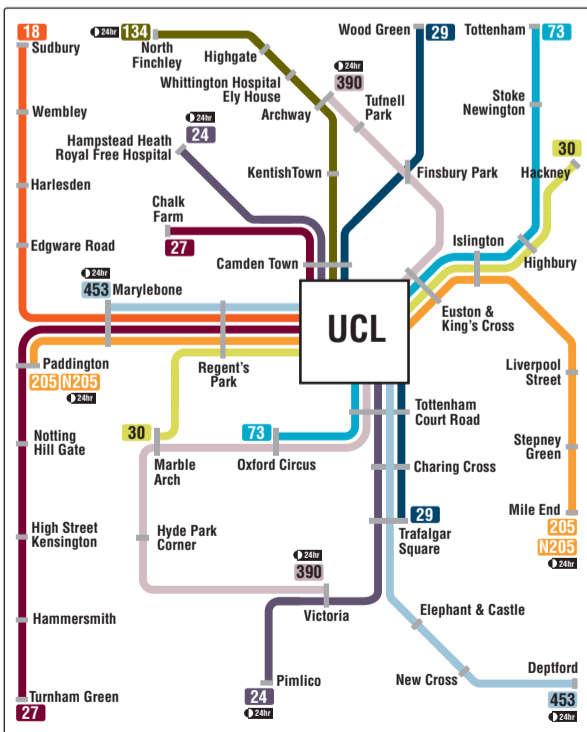

Map 1 UCL in London

How to reach UCL's Bloomsbury Campus

By train :

From station:	Take tube line:
Charing Cross	Northern line (northbound) to Goodge Street / Warren Street
King's Cross & St Pancras	Metropolitan / Circle line (westbound) to Euston Square or Piccadilly line to Russell Square
St Pancras Intl.	Metropolitan / Circle line (westbound) to Euston Square
Liverpool Street	Metropolitan / Circle line (westbound) to Euston Square
London Bridge	Northern line (northbound) to Euston
Marylebone	Bakerloo line (eastbound) to Baker Street, change to Circle / Metropolitan / Hammersmith & City line (eastbound) to Euston Square
Paddington	Hammersmith & City / Circle line (eastbound) to Euston Square or Elizabeth line (crossrail) to Tottenham Court Road (opens 2021)
Victoria	Victoria line (northbound) to Warren Street
Waterloo	Northern line (northbound) to Goodge Street / Warren Street

By bus:

Bus stops indicated on map 2

For further information on travelling by London bus visit www.tfl.gov.uk

Getting to UCL

Bloomsbury Campus:

Gower Street, London WC1E 6BT
The main entrance to UCL is on Gower Street, 100m south of Euston Square underground station

Hampstead Campus:

UCL Medical School, Rowland Hill Street
Hampstead, London NW3 2PF
The nearest underground station is Belsize Park on the Northern Line

Please note that the Bloomsbury area has metered parking and visitors are therefore strongly advised not to travel to UCL by car. UCL is within the congestion and ULEZ charging zones.

UCL Go! is an app that enables you to access University and Union information on the move, direct from your Apple or Android device.

Just search for "UCL Go!" in the store.

From UCL Go! you can

- access your personal timetable
- download maps to view or print
- see which PCs are free.... and much more!